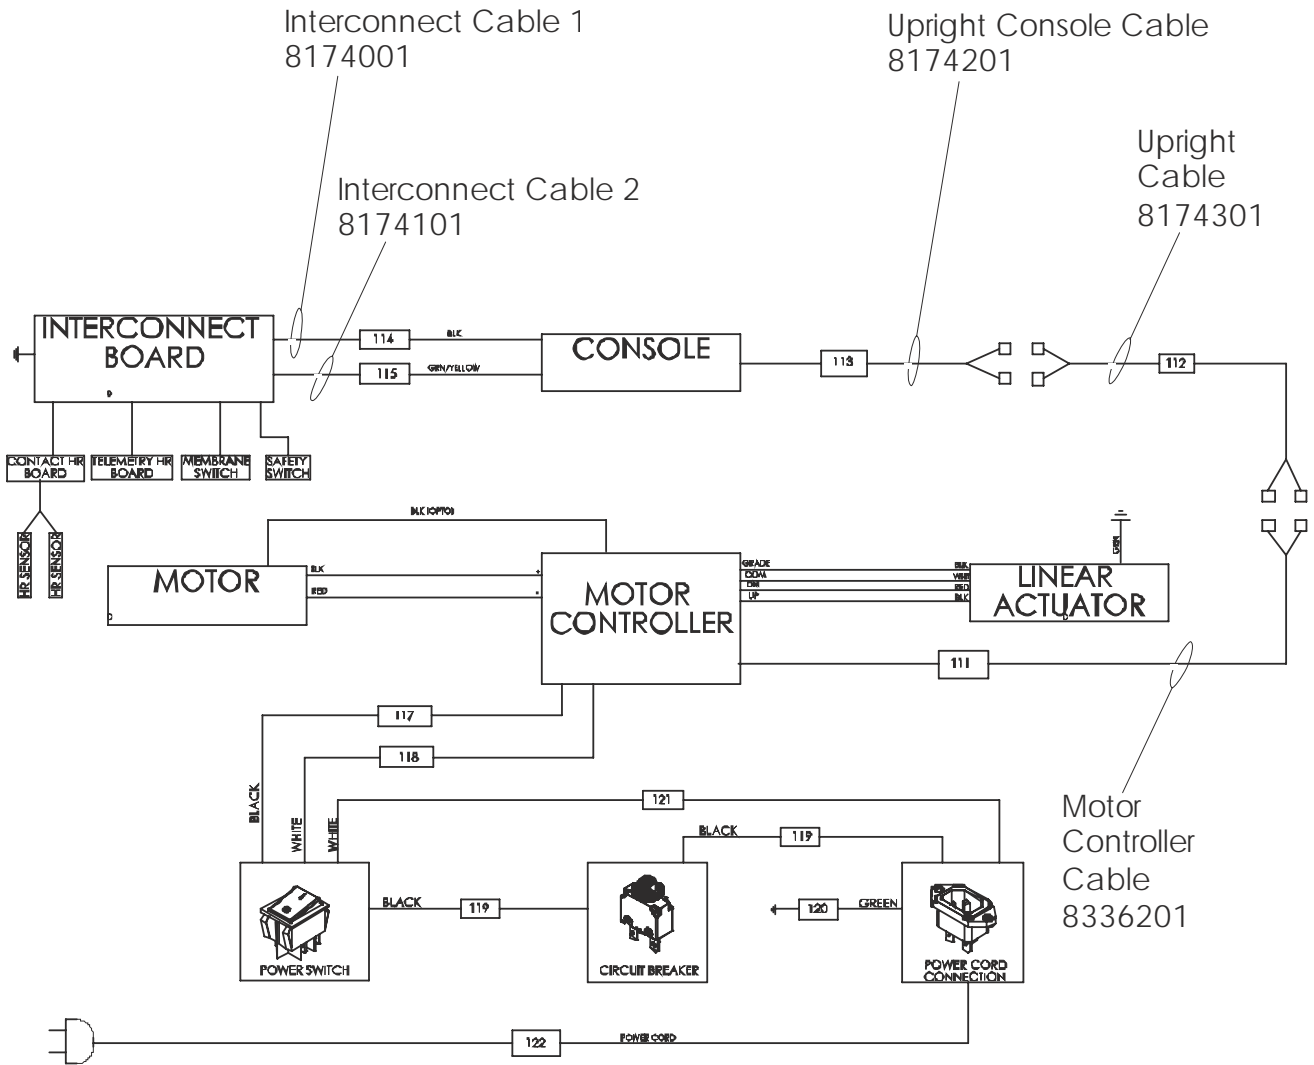

T3 Consumer Treadmill
Wiring Diagram

T3-XXXX-0102
S/N